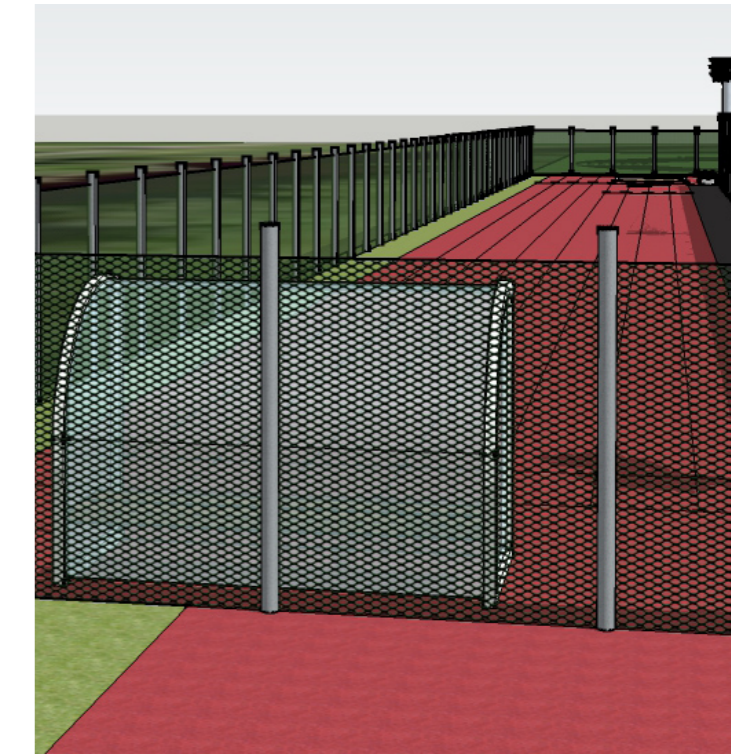

Ilkley Harriers Athletics Club.
Proposed compact athletics facility.
Ilkley.
Design concepts July 2015.

JBA
consulting

100m athletics track with competitor seating

proposed 3G pitch with flood lighting

existing hockey & track

field track and throwing area