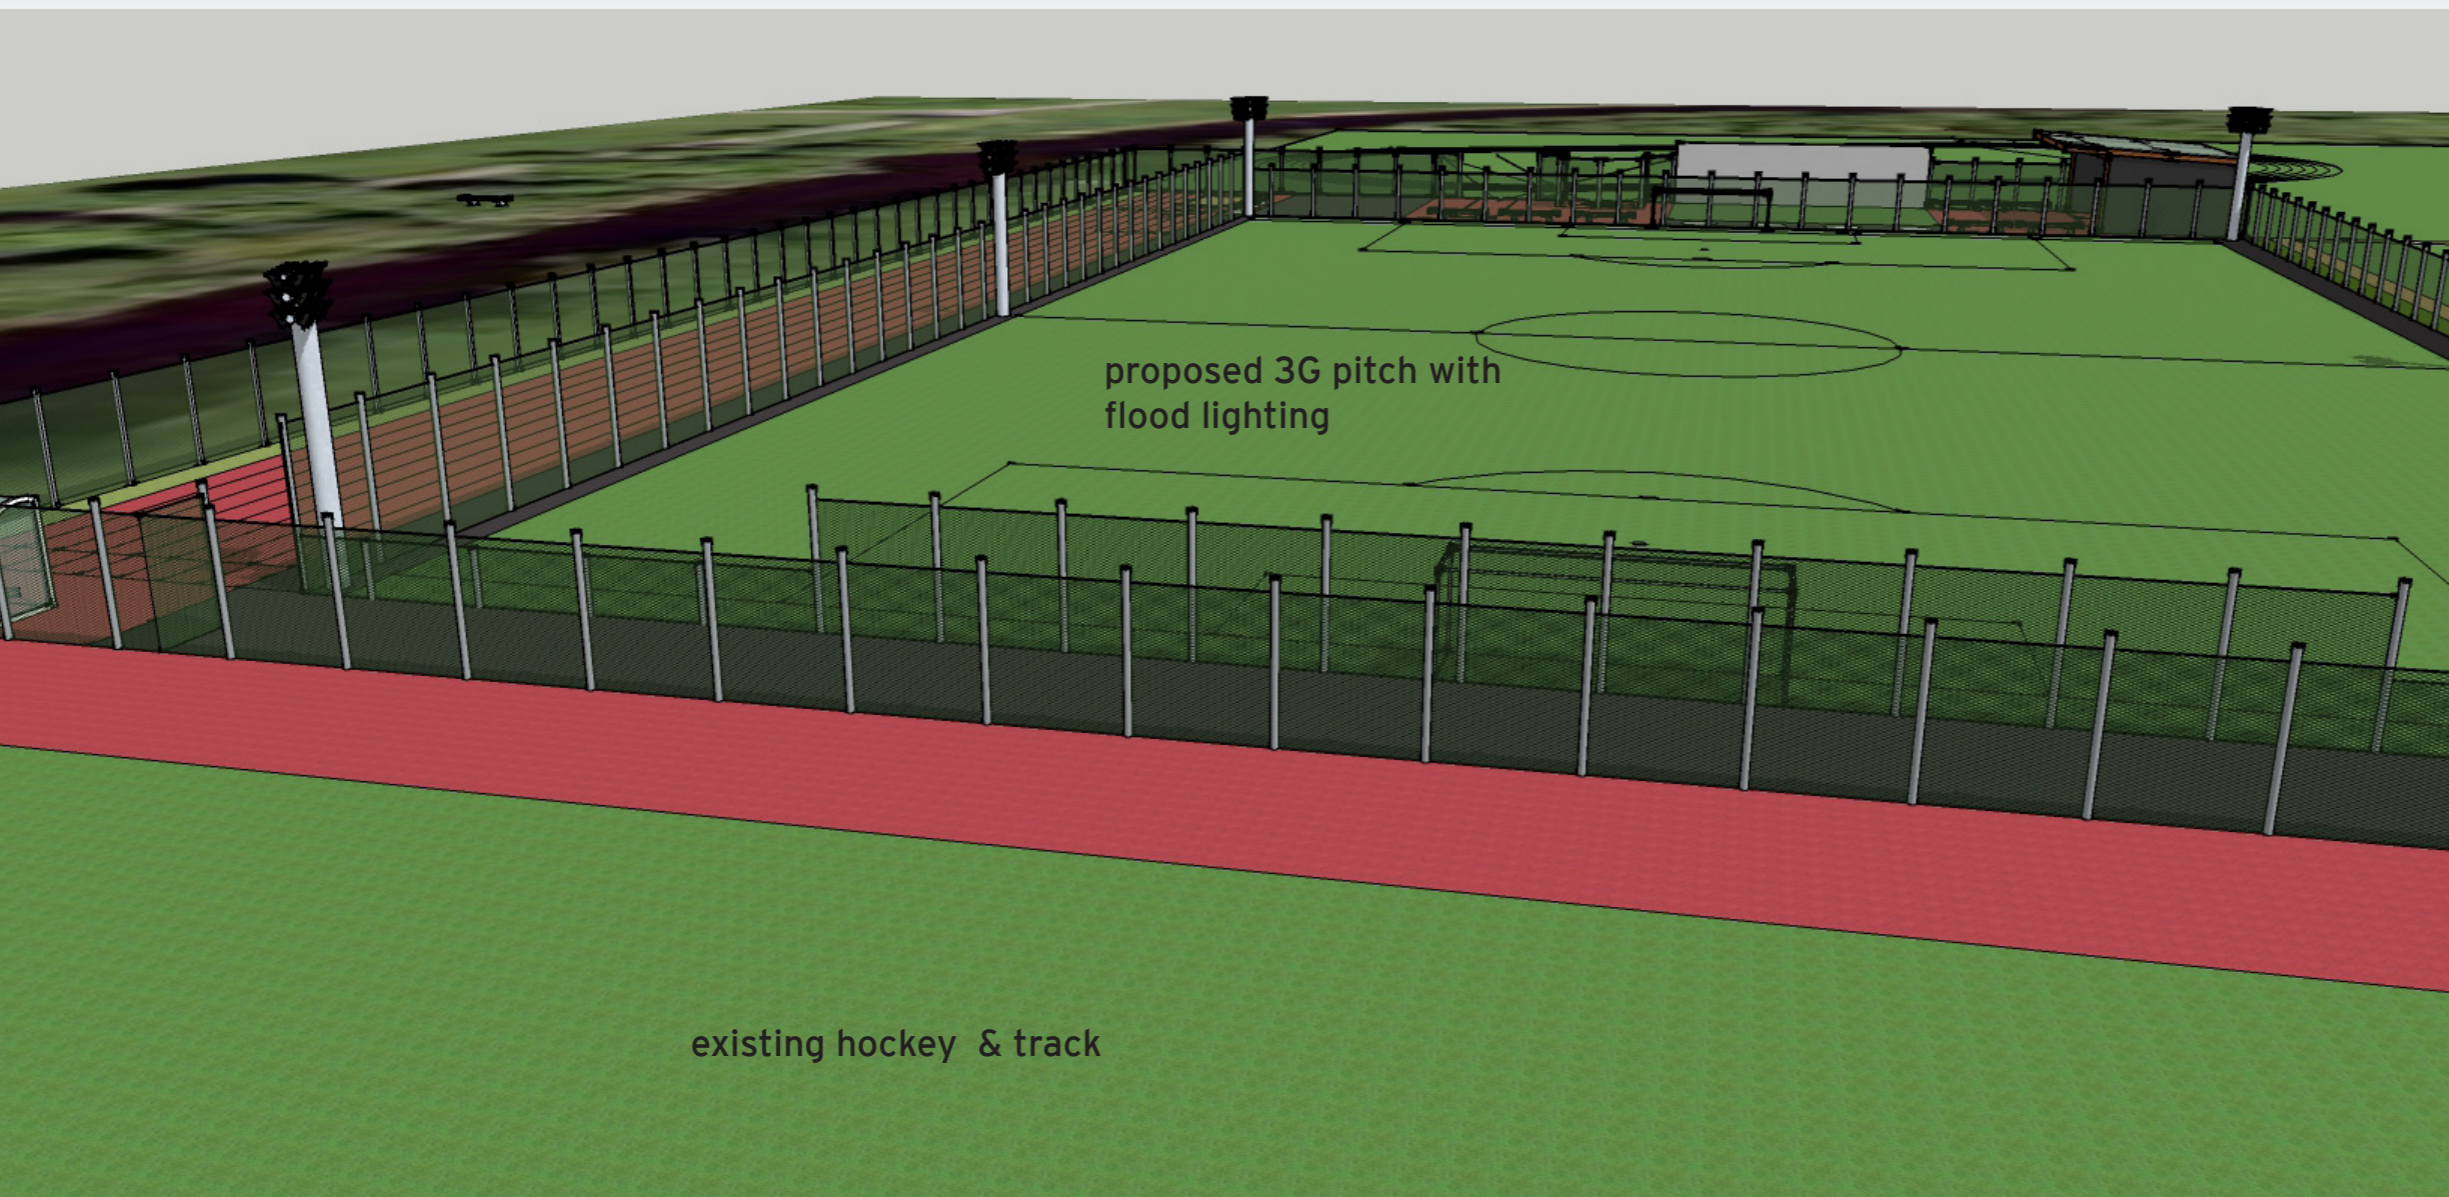

Ilkley Harriers Athletics Club.
Proposed compact athletics facility.
Ilkley.
Design concepts July 2015.

JBA
consulting

100m athletics track with competitor seating

proposed 3G pitch with flood lighting

existing hockey & track

field track and throwing area