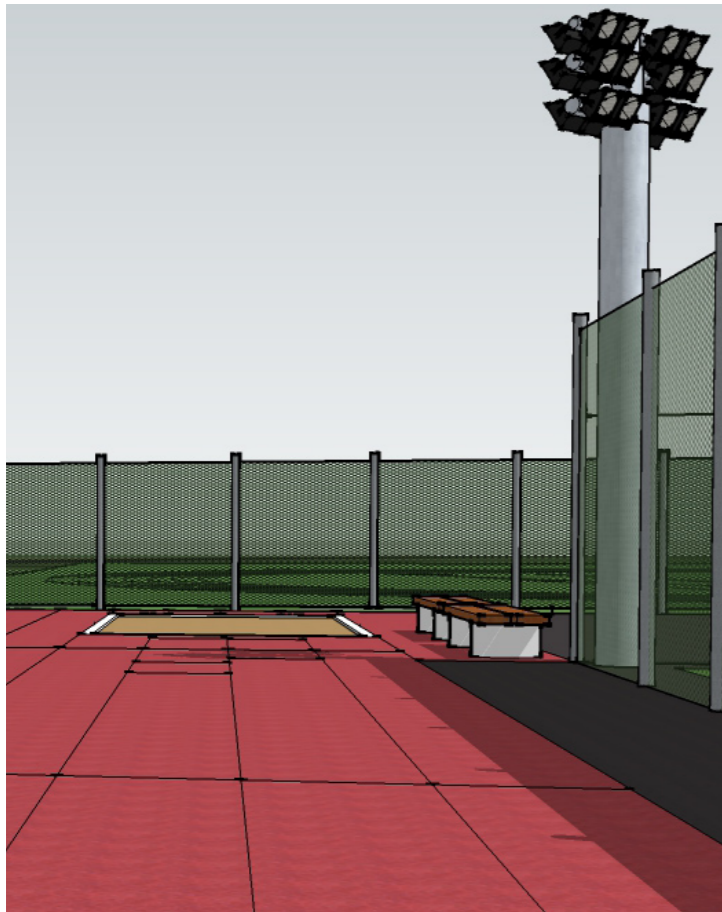

Ilkley Harriers Athletics Club.
Proposed compact athletics facility.
Ilkley.
Design concepts July 2015.

JBA
consulting

100m athletics track with competitor seating

proposed 3G pitch with flood lighting

existing hockey & track

field track and throwing area